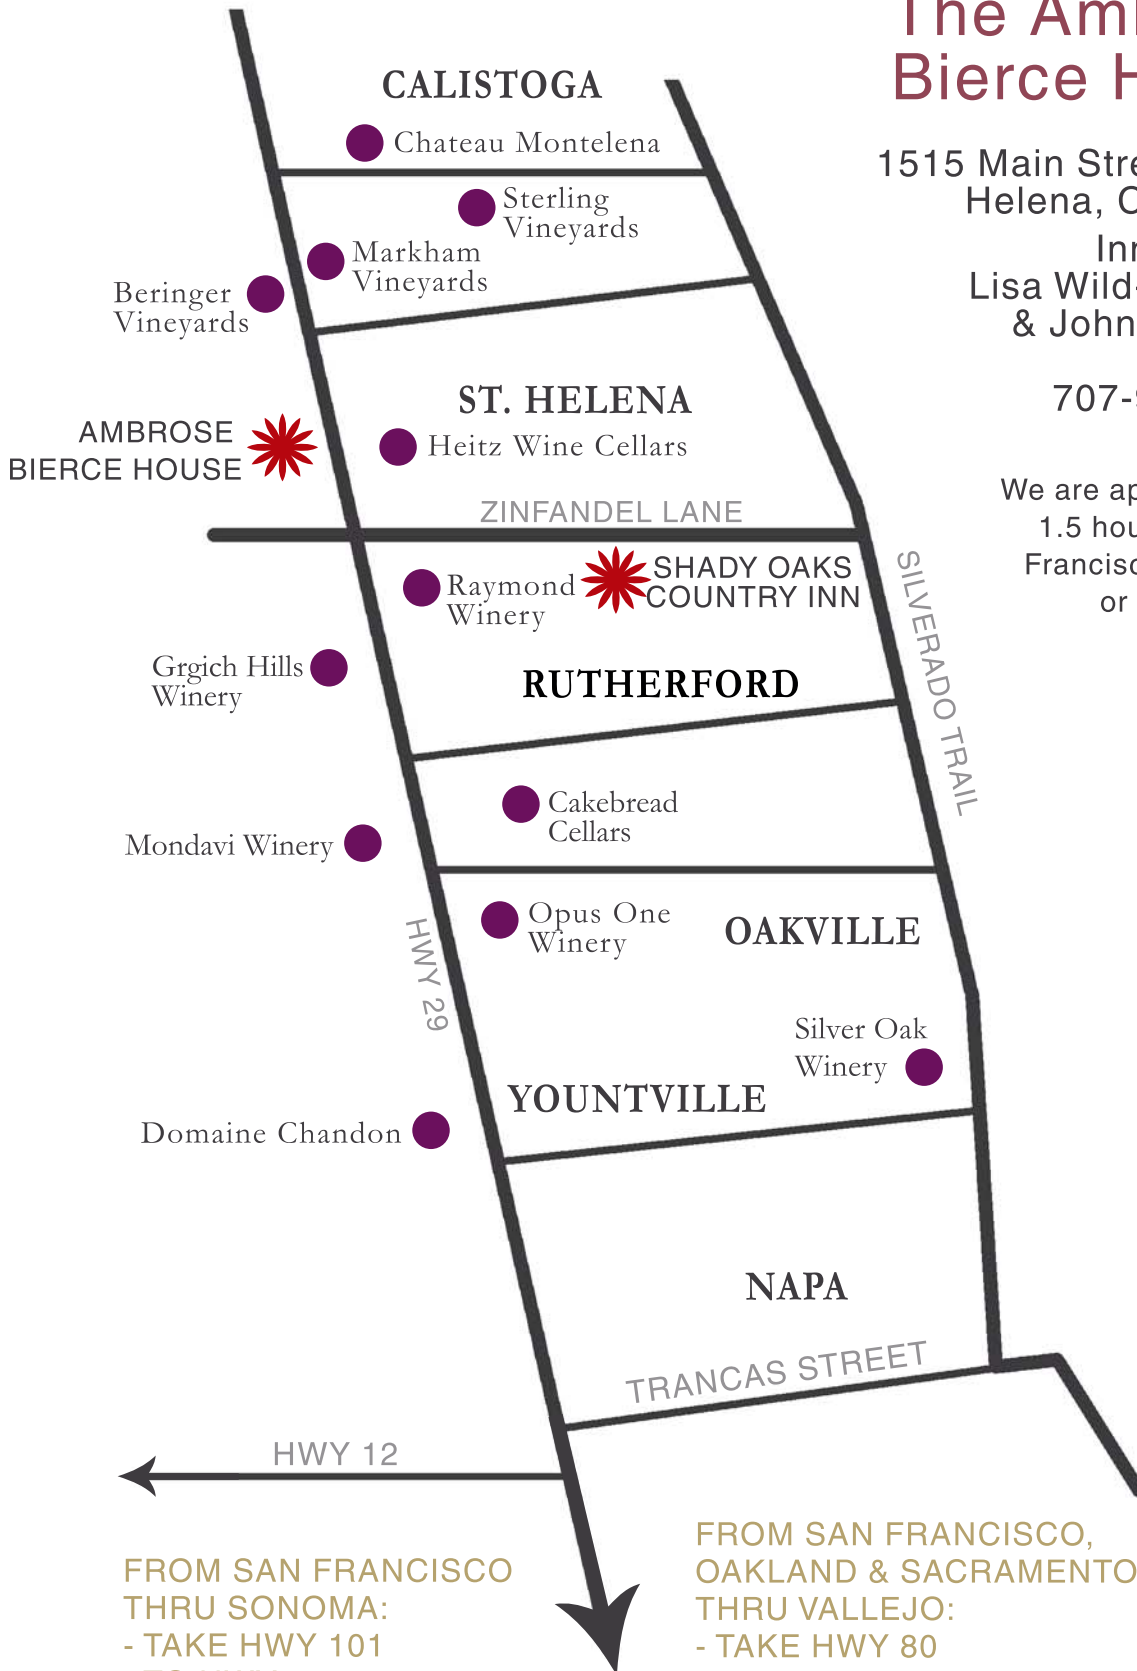

# The Ambrose Bierce House

1515 Main Street Street  
Helena, CA 94574

Innkeepers:  
Lisa Wild-Runnells  
& John Runnells

707-963-3003

We are approximately  
1.5 hours from San  
Francisco, Oakland,  
or Sacramento

FROM SAN FRANCISCO  
THRU SONOMA:  
- TAKE HWY 101  
- TO HWY 12  
- TO HWY 29

FROM SAN FRANCISCO,  
OAKLAND & SACRAMENTO  
THRU VALLEJO:  
- TAKE HWY 80  
- TO HWY 37  
- TO HWY 29